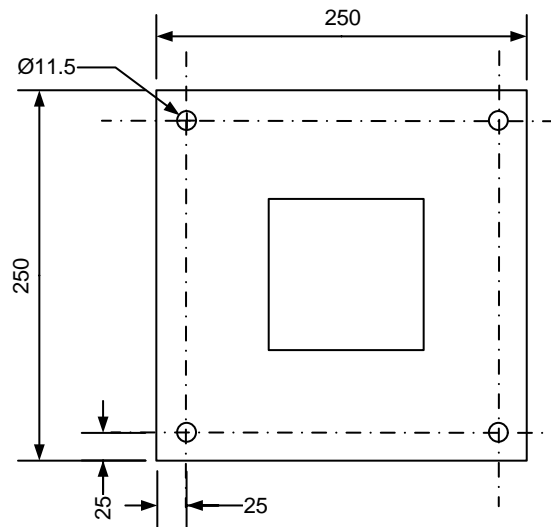

Base Plate Dimensions

Product

Stainless Steel Reader Post –
Brushed and lacquered Finish

Part No.

RPSS

Material

340SS

Drawn By: IO

Date: 07/04/17

Scale: Not To Scale