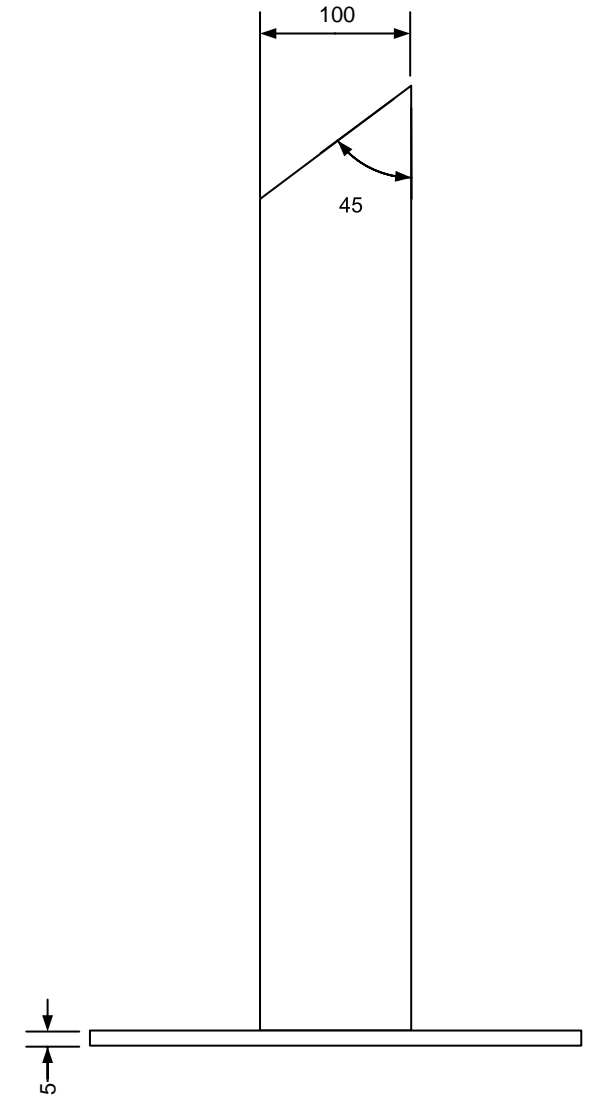

Base Plate Dimensions

Product

Stainless Steel Reader Post –
Brushed and lacquered Finish

Part No.

RPSS

Material

340SS

Drawn By: IO

Date: 07/04/17

Scale: Not To Scale